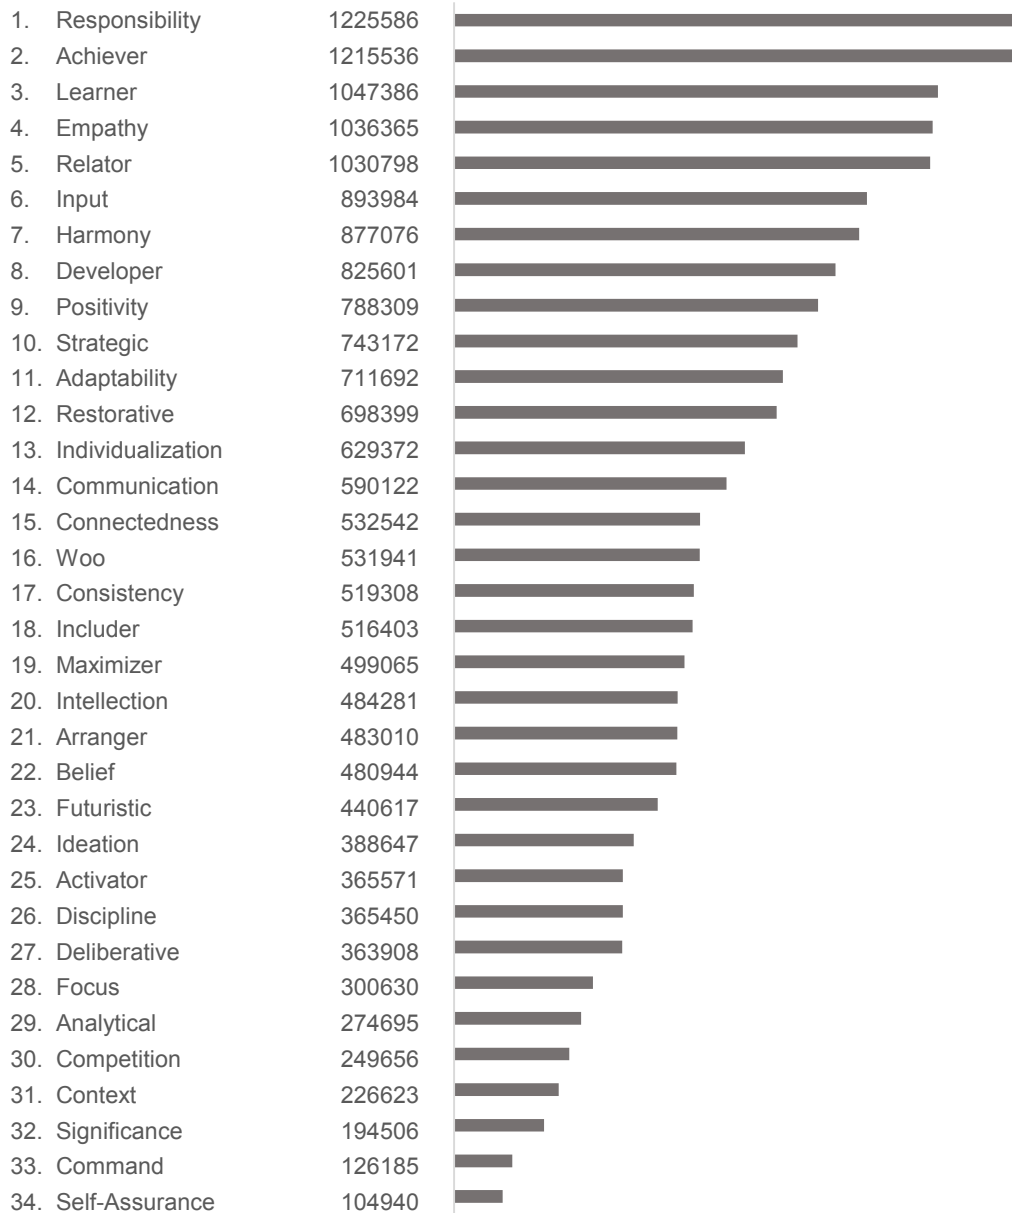

## Team Frequency

### Females

Group of 3952464 respondents